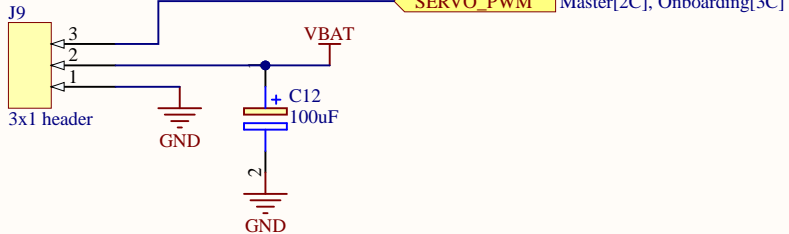

Title		
Size	Number	Revision
A		
Date:	9/03/2025	Sheet of
File:	C:\Users\...\Master.SchDoc	Drawn By:

IR Ports

Servo

Battery

Title		
Size	Number	Revision
A		
Date:	9/03/2025	Sheet of
File:	C:\Users\...\Interfaces.SchDoc	Drawn By: