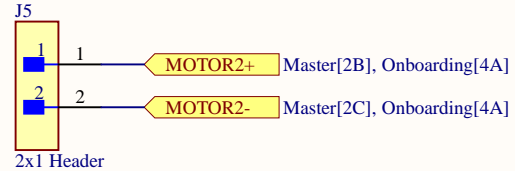

Title		
Size	Number	Revision
A		
Date:	9/03/2025	Sheet of
File:	C:\Users\...\Master.SchDoc	Drawn By:

IR Ports

Servo

Battery

Title		
Size	Number	Revision
A		
Date:	9/03/2025	Sheet of
File:	C:\Users\...\Interfaces.SchDoc	Drawn By: